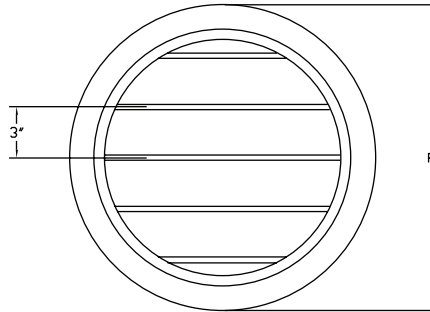

Round Single Deflection Grille with 3" Wide Spacing

MODEL	Size	D	F
RSDX-16	16	16	18-1/4
RSDX-18	18	18	20-1/4
RSDX-20	20	20	22-1/4
RSDX-22	22	22	24-1/4
RSDX-24	24	24	26-1/4
RSDX-30	30	30	32-1/4

(Inches measured to the nearest 1/16")

High Velocity Task / Air Outlet

- Single Deflection Design
- Adjustable Air Pattern
 - Long Throws
 - Wide Dispersion Patterns
- 3" Extruded Airfoil Blades / 3" Wide Spacing
- Wall or Ceiling Mount

Standard Material

Project :	<h2>RSDX Series</h2> <p>Round Single Deflection Grille with 3" Wide Spacing</p> <p>Form # : 10026S</p> <p>Drawn By : MH May 2010</p>
Architect :	
Engineer :	
Contractor :	
Submitted By :	Date :