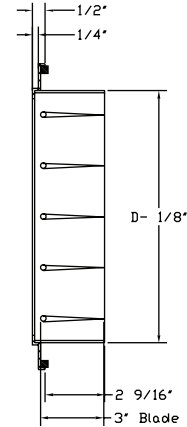

Round Single Deflection Grille with 3" Wide Spacing

MODEL	Size	D	F
RSDX-16	16	16	18-1/4
RSDX-18	18	18	20-1/4
RSDX-20	20	20	22-1/4
RSDX-22	22	22	24-1/4
RSDX-24	24	24	26-1/4
RSDX-30	30	30	32-1/4

(Inches measured to the nearest 1/16")

High Velocity Task / Air Outlet

- Single Deflection Design
- Adjustable Air Pattern
 - Long Throws
 - Wide Dispersion Patterns
- 3" Extruded Airfoil Blades / 3" Wide Spacing
- Wall or Ceiling Mount

Standard Material

Project :	<h2>RSDX Series</h2> <p>Round Single Deflection Grille with 3" Wide Spacing</p> <p>Form # : 10026S</p> <p>Drawn By : MH May 2010</p>
Architect :	
Engineer :	
Contractor :	
Submitted By :	Date :