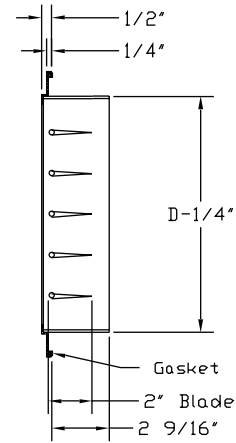

Round Single Deflection Grille with 2" Wide Spacing

MODEL	Size	D	F
RSDW-08	8	8	10-1/4
RSDW-10	10	10	12-1/4
RSDW-12	12	12	14-1/4
RSDW-14	14	14	16-1/4
RSDW-16	16	16	18-1/4
RSDW-18	18	18	20-1/4
RSDW-20	20	20	22-1/4
RSDW-22	22	22	24-1/4
RSDW-24	24	24	26-1/4
RSDW-30	30	30	32-1/4

(Inches measured to the nearest 1/16")

High Velocity Task / Air Outlet

- Single Deflection Design
- Adjustable Air Pattern
 - Long Throws
 - Wide Dispersion Patterns
- 2" Extruded Airfoil Blades / 2" Wide Spacing
- Wall or Ceiling Mount

Project :	<h2>RSDW Series</h2> <p>Round Single Deflection Grille with 2" Wide Spacing</p> <p>Form # : 10023S</p> <p>Drawn By : MH May 2010</p>
Architect :	
Engineer :	
Contractor :	
Submitted By :	Date :