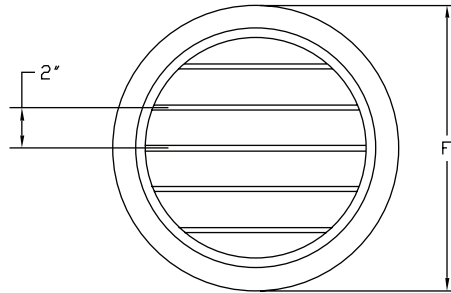

Round Single Deflection Grille with 2" Wide Spacing

MODEL	Size	D	F
RSDW-08	8	8	10-1/4
RSDW-10	10	10	12-1/4
RSDW-12	12	12	14-1/4
RSDW-14	14	14	16-1/4
RSDW-16	16	16	18-1/4
RSDW-18	18	18	20-1/4
RSDW-20	20	20	22-1/4
RSDW-22	22	22	24-1/4
RSDW-24	24	24	26-1/4
RSDW-30	30	30	32-1/4

(Inches measured to the nearest 1/16")

High Velocity Task / Air Outlet

- Single Deflection Design
- Adjustable Air Pattern
 - Long Throws
 - Wide Dispersion Patterns
- 2" Extruded Airfoil Blades / 2" Wide Spacing
- Wall or Ceiling Mount

Project :	<h2>RSDW Series</h2> <p>Round Single Deflection Grille with 2" Wide Spacing</p> <p>Form # : 10023S</p> <p>Drawn By : MH May 2010</p>
Architect :	
Engineer :	
Contractor :	
Submitted By :	Date :