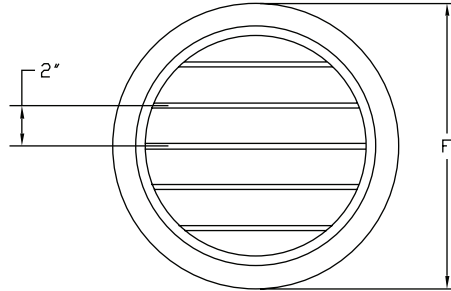

Round Single Deflection Grille with 2" Wide Spacing

MODEL	Size	D	F
RSDW-08	8	8	10-1/4
RSDW-10	10	10	12-1/4
RSDW-12	12	12	14-1/4
RSDW-14	14	14	16-1/4
RSDW-16	16	16	18-1/4
RSDW-18	18	18	20-1/4
RSDW-20	20	20	22-1/4
RSDW-22	22	22	24-1/4
RSDW-24	24	24	26-1/4
RSDW-28	28	28	30-1/4
RSDW-30	30	30	32-1/4

(Inches measured to the nearest 1/16")

High Velocity Task / Air Outlet

- Single Deflection Design
- Adjustable Air Pattern
 - Long Throws
 - Wide Dispersion Patterns
- 2" Extruded Airfoil Blades / 2" Wide Spacing
- Wall or Ceiling Mount

Project :	<h2>RSDW Series</h2> <p>Round Single Deflection Grille with 2" Wide Spacing</p> <p>Form # : 10023S</p> <p>Drawn By : MH May 2010</p>
Architect :	
Engineer :	
Contractor :	
Submitted By :	Date :