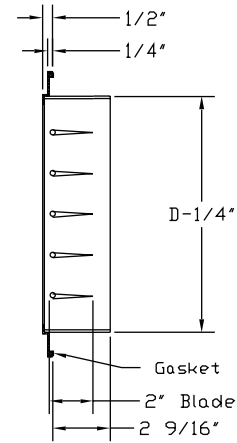

Round Single Deflection Grille with 2" Wide Spacing

MODEL	Size	D	F
RSDW-08	8	8	10-1/4
RSDW-10	10	10	12-1/4
RSDW-12	12	12	14-1/4
RSDW-14	14	14	16-1/4
RSDW-16	16	16	18-1/4
RSDW-18	18	18	20-1/4
RSDW-20	20	20	22-1/4
RSDW-22	22	22	24-1/4
RSDW-24	24	24	26-1/4
RSDW-28	28	28	30-1/4
RSDW-30	30	30	32-1/4

(Inches measured to the nearest 1/16")

High Velocity Task / Air Outlet

- Single Deflection Design
- Adjustable Air Pattern
 - Long Throws
 - Wide Dispersion Patterns
- 2" Extruded Airfoil Blades / 2" Wide Spacing
- Wall or Ceiling Mount

Project :	<h2>RSDW Series</h2> <p>Round Single Deflection Grille with 2" Wide Spacing</p> <p>Form # : 10023S</p> <p>Drawn By : MH May 2010</p>
Architect :	
Engineer :	
Contractor :	
Submitted By :	Date :