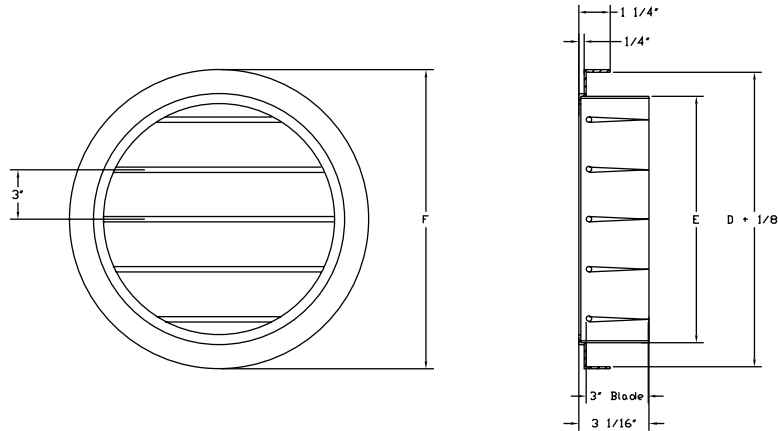

## Round Single Deflection Grille with 3" Wide Spacing - Round Duct Series

Model	Size	D	E	F
RSDX-16-RD	16	18	16	18-1/4
RSDX-18-RD	18	20	18	20-1/4
RSDX-20-RD	20	22	20	22-1/4
RSDX-22-RD	22	24	22	24-1/4
RSDX-24-RD	24	26	24	26-1/4
RSDX-30-RD	30	32	30	32-1/4

Inches measured to the nearest 1/16 inch

### HIGH VELOCITY AIR OUTLET

- Single Deflection Design
- Adjustable Air Pattern
  - Long Air Throws
  - Wide Dispersion Patterns
- 3" Extruded Airfoil Blades / 3" Spacing
- Mounts Cleanly to Exposed Ductwork