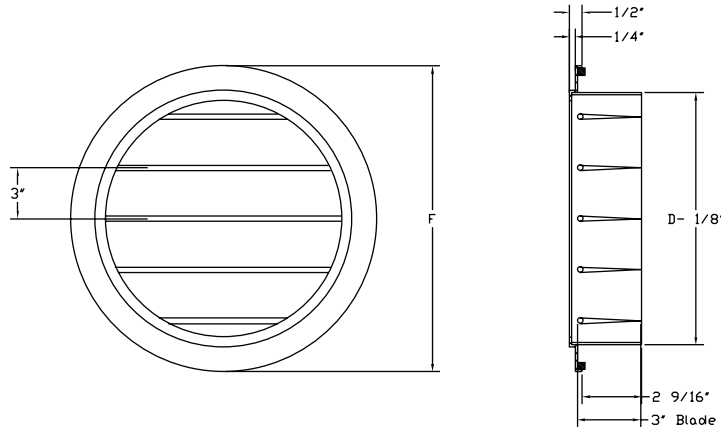

Round Single Deflection Grille with 3" Wide Spacing

Model	Size	D	F
RSDX-16	16	16	18-1/4
RSDX-18	18	18	20-1/4
RSDX-20	20	20	22-1/4
RSDX-22	22	22	24-1/4
RSDX-24	24	24	26-1/4
RSDX-30	30	30	32-1/4

Inches measured to the nearest 1/16 inch

*Concealed mounting system
*Optional flex duct collar available up to 18"
(Contact factory for larger sizes)

HIGH VELOCITY AIR OUTLET

- Single Deflection Design
Adjustable Vertical and Horizontal Blades
- Adjustable Air Pattern
Long Air Throws
Wide Dispersion Patterns
- 3" Extruded Airfoil Blades / Wide Spacing
- Wall or Ceiling Mount
- Concealed Mounting System