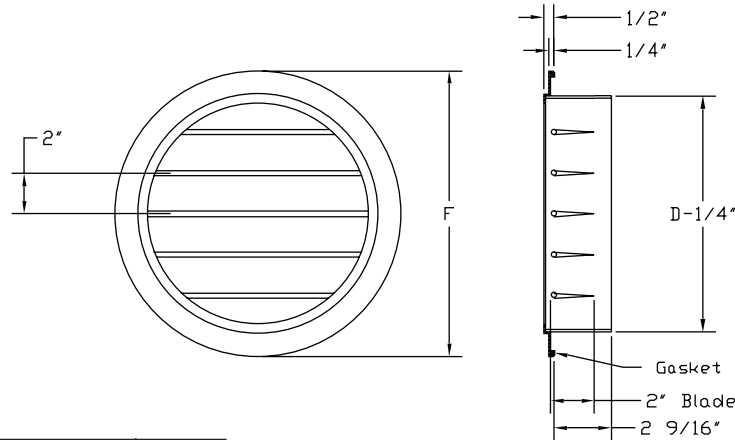

Round Single Deflection Grille with 2" Wide Spacing

Model	Size	D	F
RSDW-08	8	8	10-1/4
RSDW-10	10	10	12-1/4
RSDW-12	12	12	14-1/4
RSDW-14	14	14	16-1/4
RSDW-16	16	16	18-1/4
RSDW-18	18	18	20-1/4
RSDW-20	20	20	22-1/4
RSDW-22	22	22	24-1/4
RSDW-24	24	24	26-1/4
RSDW-30	30	30	32-1/4

Inches measured to the nearest 1/16 inch

*Concealed mounting system
*Optional flex duct collar available up to 18"
(Contact factory for larger sizes)

HIGH VELOCITY AIR OUTLET

- Single Deflection Design
Adjustable Vertical and Horizontal Blades
- Adjustable Air Pattern
Long Air Throws
Wide Dispersion Patterns
- 2" Extruded Airfoil Blades / Wide Spacing
- Wall or Ceiling Mount
- Concealed Mounting System