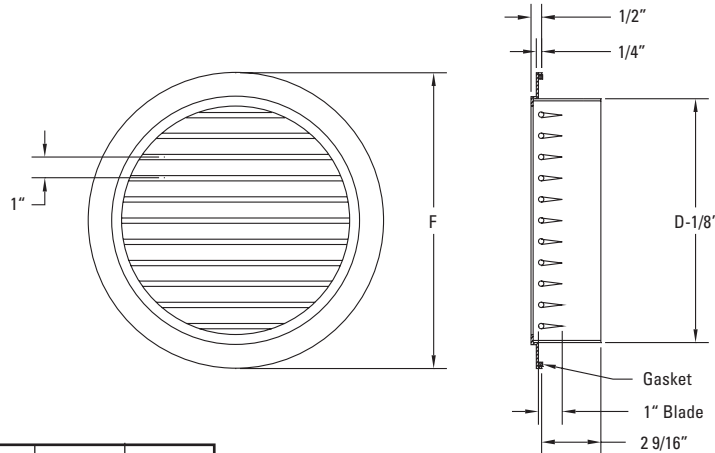

## Round Single Deflection Grille

Model	Size	D	F
RSD-06	6	6	8-1/4
RSD-08	8	8	10-1/4
RSD-10	10	10	12-1/4
RSD-12	12	12	14-1/4
RSD-14	14	14	16-1/4
RSD-16	16	16	18-1/4
RSD-18	18	18	20-1/4
RSD-20	20	20	22-1/4
RSD-22	22	22	24-1/4
RSD-24	24	24	26-1/4

Inches measured to the nearest 1/16 inch