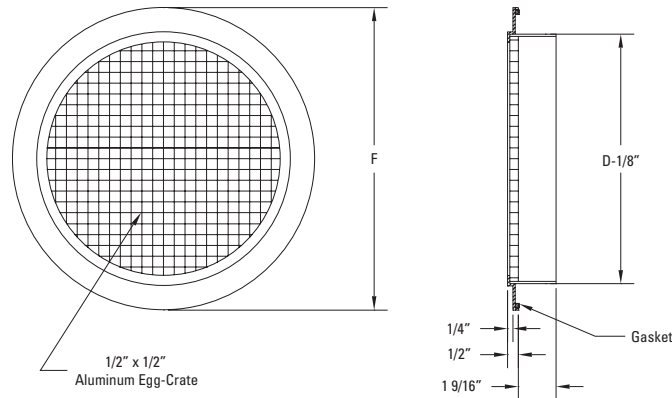

Round Egg-Crate Grille

Model	Size	D	F
REC-06	6	6	8-1/4
REC-08	8	8	10-1/4
REC-10	10	10	12-1/4
REC-12	12	12	14-1/4
REC-14	14	14	16-1/4
REC-16	16	16	18-1/4
REC-18	18	18	20-1/4
REC-20	20	20	22-1/4
REC-22	22	22	24-1/4
REC-24	24	24	26-1/4
REC-30	30	30	32-1/4

Inches measured to the nearest 1/16 inch

STANDARD FINISH:

- #52 White Powder Coat
- #42 Gloss Black Powder Coat
- #72 Silver Metallic Powder Coat
- #00 Mill Aluminum

MATERIAL:

- Heavy Gauge Aluminum Construction
- 1/2" x 1/2" Aluminum Egg-Crate
- Foam Gasket